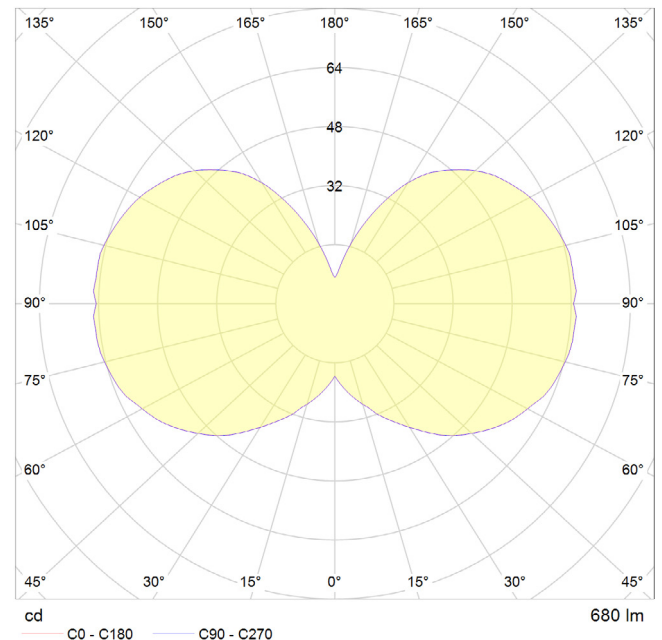

Built from lightweight aluminium, it is finished in sophisticated Charcoal black to contrast with the accompanying matte porcelain Sphere IV LED bulb.

LAMP

Shape: G150
Bulb Materials: Borosilicate Glass and Brass Cap
Bulb Finish: Matte White
Beam angle: 360°
Base: E27
Working temperature: -5°C to 40°C
Warm up time: Instant
Warranty: 3 years
Input Voltage: 220-240V
Fixture Materials:
 Powder Coated Aluminium

DIMENSIONS:

LAMP:
 150 x 220 x 240 mm
 (Width x Length x Height)

CABLE LENGTH:
 3000 mm
 (Length)

PERFORMANCE

CRI (colour rendering index)	95
Lamp lumen output	680lm
Flicker	<5%
Lumens per circuit watt (LM/W)	85lm/W
Lifetime (TM-21) (hours)	15,000hrs
Colour Temperature	2000K - 2800K
Power factor	0.8

POLAR DIAGRAM

DIMMING

Dimmable: Yes, in-line dimmer included.
Dimming type: Trailing edge

SKU CODES: EU: ALM-SPHR-IV-CHR-TBL-01-EU
 UK: ALM-SPHR-IV-CHR-TBL-01-UK

EAN CODES: EU: 5060400157587
 UK: 5060400157594