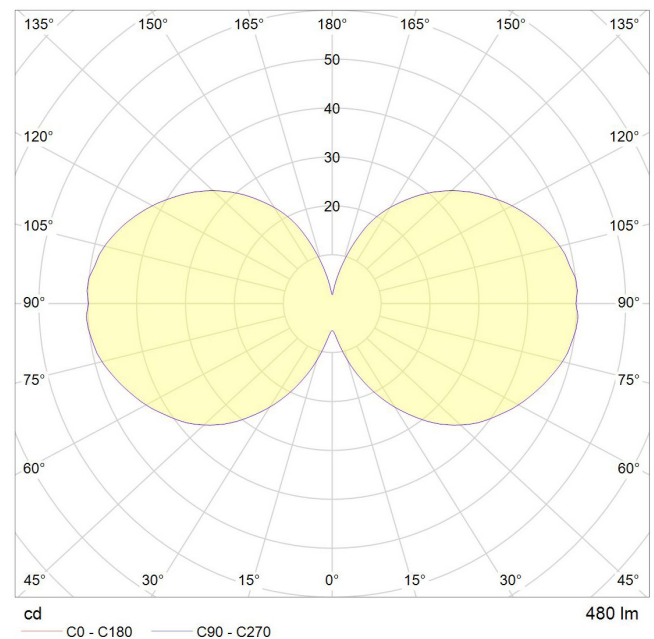

POLAR DIAGRAM

DIMMING

Dimmable: Yes
Dimming type: Trailing edge
Recommended EU Dimmer: Varilight - V-pro JXP401
(X denotes faceplate color)

A full list of compatible dimmers is available on request.

OUTER CARTON

Pc/ Ctn: 50
Gross weight: 6.1Kg
Length: 54cm
Width: 54cm
Height: 32cm

IES/LDT FILE

Available upon request.

EAN UK: 5060400151059