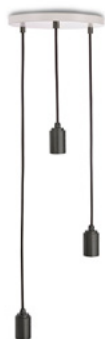

WHITE / BLACK FINISH

tala®

GRAPHITE TRIPLE PENDANT (UK/EU)

The Graphite Triple Pendant by Tala is a stylish lighting system for a variety of interior settings.

Housed in a powder coated steel frame in either white or black finish with three fitted black grips, three Graphite pendants hang at differing lengths for maximum effect. Suitable for any Tala E27 bulb.

FIXTURE

Type: Small Canopy

Materials:

White and Black Powder Coated Steel

Luminaire Class: I

Warranty: 3 years

PENDANT

Materials: Anodised aluminium

Lampholder: E27

Luminaire Class: II

Working temperature: -5°C to 40°C

Warranty: 1 years

Input Voltage: 220-240V

Max Wattage: 60W

White