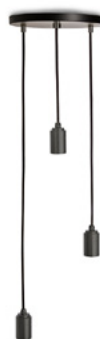

Black

DIMENSIONS:

SMALL CANOPY:

250 x 20mm

(Width x Length)

PENDANT:

40 x 65 mm

(Width x Length)

CABLE LENGTH:

3000 mm

(Length)

SKU CODES: WHITE (EU): CP-WHT-SML-GP-01-EU
BLACK (EU): CP-BLK-SML-GP-01-EU

EAN CODES: WHITE (EU): 5060400153855
BLACK (EU): 5060400153909