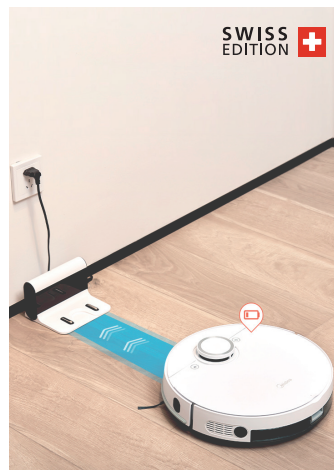

IT: L'M7 Swiss Edition aspira, spazza e pulisce in una sola operazione su diversi tipi di pavimento duro come laminato, PVC, parquet o piastrelle. L'app MSmartLife ha un programma timer, che permette la pulizia automatica quotidiana in stanze divise. Le aree possono essere divise o unite. Zone No-Go e pareti virtuali sono facilmente programmabili.

Quando la batteria è scarica, il robot si dirige automaticamente alla stazione di ricarica.

Prestazioni di pulizia (4 livelli) e portata dell'acqua (3 livelli) regolabili individualmente.

In evidenza:

- 4 in 1 – Aspirare, spazzare, pulire e rotolare
- Diverse modalità di pulizia
- Batteria potente
- Alta potenza di aspirazione
- Funzione auto boost
- Controllo remoto tramite app

EN: The M7 Swiss Edition vacuums, sweeps and mops in one step on different hard floor types, such as laminate, PVC, parquet or tile.

The MSmartLife app has a timer schedule, allowing daily automatic cleaning in different rooms. Areas can be divided or merged. No-go zones and virtual walls are easily programmable.

When the battery is low, the suction and mopping robot automatically moves to the charging station. Individually adjustable cleaning power (4 levels) and water flow rate (3 levels).

Highlights:

- 4 in 1 – Vacuuming, sweeping, mopping and rolling
- Different cleaning modes
- Powerful batter
- High suction power
- Auto boost function
- Remote control via app

Dati tecnici M7-W Swiss Edition Technical data M7-W Swiss Edition

Tipo di batteria	Battery type	Ioni di litio / Lithium-ion
Capacità della batteria	Battery capacity	5200 mAh
Capacità di potenza	Power capacity	55W
Durata della batteria	Battery runtime	120-140 Min.
Motore	Engine	BLDC
Potenza di aspirazione	Suction power	4000 PA
Serbatoio dell'acqua	Water tank	210 ml
Contenitore della polvere	Dust bin	450 ml
Funzione Wipe	Wipe function	✓
Tappeti Auto Boost	Auto Boost carpets	Regolazione automatica della potenza per pavimenti in moquette Automatic power adjustment for carpeted floors
Funzioni di pulizia	Cleaning functions	Auto, Spiral, Spot, Smart Area, Restricted Area, Einzelreinigung und Tiefenreinigung Auto, Spiral, Spot, Smart Area, Restricted Area, nettoyage individuel et nettoyage en profondeur
Vuoto automatico	Automatic emptying	✗
Ricarica automatica	Automatic charging	✓
Rilevamento di scale/ostacoli	Stair/obstacle detection	✓
Confine della stanza	Room border	✓
Tipo di filtro	Filter type	HEPA
Livello di rumore	Noise level	67 dB (A)
Zona della camera	Room area	ca. 140 m²
Max. Soglie di porte di altezza	Max. Height door sills	20 mm
Superfici adatte	Suitable surfaces	Laminato, PVC, parquet o piastrelle Laminate, PVC, parquet or tiles
App e controllo vocale	App & voice control	Compatibile con MSmart Life App (solo 2,4 GHz), Amazon Alexa e Google Assistant Compatible avec l'application MSmart Life (Compatible with MSmart Life app (2.4 GHz only), Amazon Alexa and Google Assistant)
Navigazione laser	Laser navigation	Navi Polaris 3.0 con mappa dettagliata (memoria di mappa multistrato) Navi Polaris 3.0 with detailed map (multi-layer map memory)
Peso netto/lordo	Weight net/gross	3.4 kg / 5.5 kg
Dimensioni	Dimensions	350 x 350 x 97 mm
Imballaggio individuale	Unit packaging	395 x 445 x 125 mm
EAN-Code	EAN-Code	6956079711498
PVC CHF	RRP CHF	499.00