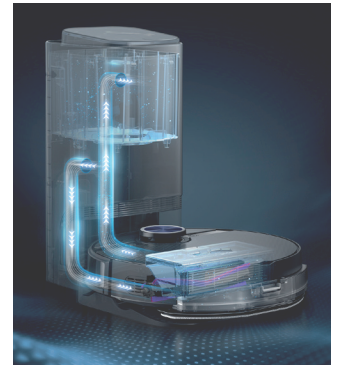

New navigation system

Thanks to the new LDS navigation system, the S8+ Swiss Edition can create its own cleaning schedule. Collision sensors prevent it from colliding with objects. The robot vacuum detects chasms at an early stage thanks to the integrated stair protection sensor.

Convenient operation

The operation of the S8+ Swiss Edition is very convenient. The robot vacuum cleaner can be controlled comfortably from the sofa. The device works with both the app and the voice assistant, which offers an even better user experience. Use custom schedules for an optimal cleaning interval. The robot saves maps of multiple rooms, so owners of apartments can also use the S8+ Swiss Edition optimally. In the settings, you specify which rooms the robot should only vacuum or mop. In addition, the cleaning power (4 levels) and the water flow rate (3 levels) can be adjusted individually.

Powerful battery

The 5200mAh lithium battery provides about 180 minutes of operation on a single charge, so you can use it to clean large or multiple areas. If the battery power gets low during the cleaning process, the robot vacuum will easily find its charging station. Filled with energy again, the S8+ Swiss Edition continues cleaning where it last had to stop.

Quiet operation

The S8+ Swiss Edition is quiet on the road with 67 dB(A). You can concentrate on tasks or relax without worrying about the noise.

Technical data S8+ Swiss Edition

Battery type	Lithium-Ionen
Battery capacity	5200 mAh
Power capacity	55W
Battery runtime	110-180 Min.
Engine	BLDC
Suction power	4000 PA
Water tank	250 ml
Dust bin	450 ml
Wipe function	✓ Vibration left/right
Auto Boost carpets	Automatic power adjustment for carpets
Cleaning functions	Auto, Spiral, Spot, Smart Area, Restricted Area, Single cleaning and deep cleaning
Automatic emptying	✓
Automatic charging	✓
Stair/obstacle detection	✓
Room border	✓
Filter type	HEPA
Noise level	67 dB (A) / Station: 84 dB (A)
Room area	ca. 180 m²
Max. Height door sills	22 mm
Suitable surfaces	Laminat, PVC, parquet or tiles
App & voice control	Compatible with MSmart Life app (2.4 GHz only), Amazon Alexa and Google Assistant
Laser navigation	Navi Polaris 3.0 with detailed map (multi-layer map memory)
Weight net/gross	8.7 kg / 12.5 kg
Dimensions	350 × 350 × 97 mm 454 × 301 × 440 mm (with Station)
Unit packaging	400 × 490 × 490 mm
EAN-Code	6956079714307
RRP CHF	849.00