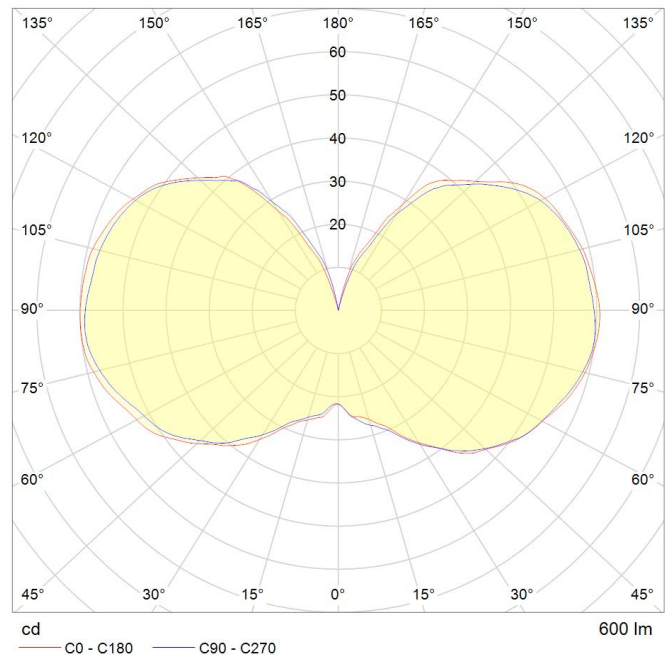

6 WATT | 600 LUMENS | 2500K

Classic, smooth dimmable LED filament lamp. This lamp uses 6 Watts of power and delivers 600 Lumens at a CRI of 95. It has an IP54 rating.

LAMP

- Shape: A60
- Materials: Brass cap, glass
- Finish: Clear
- Beam angle: 360°
- Base: E27
- Weight: 0.043g
- Working temperature: -5°C to 40°C
- Warm up time: Instant
- Warranty: 3 years
- Input Voltage: 220V-240V
- Flicker <5%

Glare Control: We use up to 8 LED filaments in our lamps. This, together with a thicker phosphor coating, reduces and controls glare, resulting in an even, more comfortable light.

BULB DIMENSIONS

60 x 108 mm
(Width x Length)

PERFORMANCE

CRI (colour rendering index)	95
Lamp delivered lumen output (after diffuser losses)	600
Lumens Per Watt (LM/W)	80
Lifetime (TM-21) (hours)	30,000
Colour Temperature	2500K
Power factor	0.9

POLAR DIAGRAM

- Pc/ Ctn: 5060400150991
- Gross weight: 6.5kg
- Length: 68cm
- Width: 36cm
- Height: 28cm

IES/LDT FILE

Available upon request.

EAN UK: 5060400150991